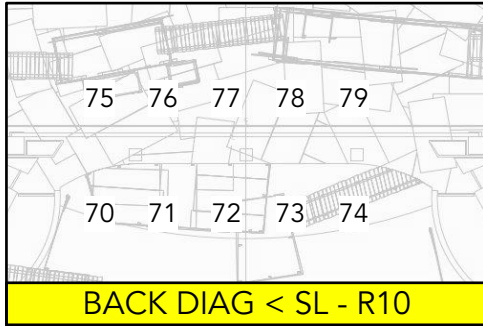

FRONT - L501+R132

DOWN - N/C

THE VISIT MAGIC SHEET

9.15.19

HAZE - 999
HOUSE - 1000

BACK DIAG > SR - N/C

BACK DIAG < SL - R10

FRONT DIAG TEXT > SR - L643

H/S > SR - LED

H/S < SL - LED

FRONT DIAG FILL < SL - R09

BALC X - LED

VLX COLOR WASH - LED

SCAFF/ALLEY X - LED

CURTAIN/PLASIC TEXTURE

PROFILE MOVERS - LED