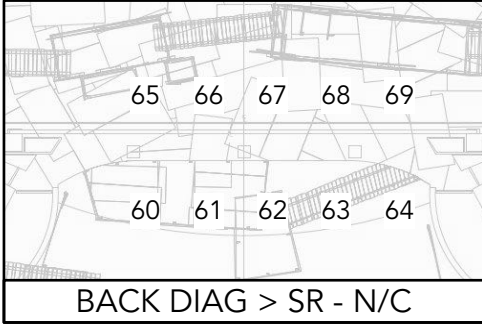

FRONT - L501+R132

DOWN - N/C

THE VISIT MAGIC SHEET

9.15.19

HAZE - 999
HOUSE - 1000

BACK DIAG > SR - N/C

BACK DIAG < SL - R10

FRONT DIAG TEXT > SR - L643

H/S > SR - LED

H/S < SL - LED

FRONT DIAG FILL < SL - R09

BALC X - LED

VLX COLOR WASH - LED

SCAFF/ALLEY X - LED

CURTAIN/PLASIC TEXTURE

PROFILE MOVERS - LED