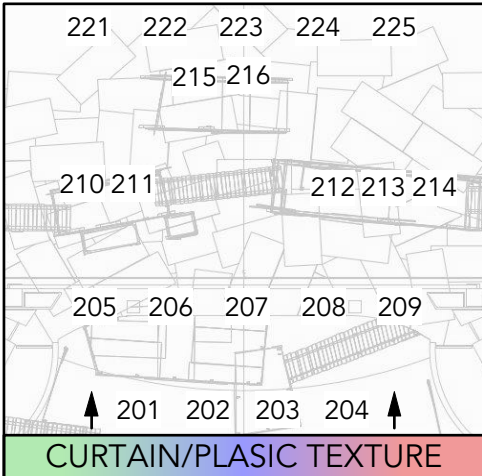

FRONT - L501+R132

DOWN - N/C

THE VISIT MAGIC SHEET

9.15.19

HAZE - 999
HOUSE - 1000

BACK DIAG > SR - N/C

BACK DIAG < SL - R10

FRONT DIAG TEXT > SR - L643

H/S > SR - LED

H/S < SL - LED

FRONT DIAG FILL < SL - R09

BALC X - LED

VLX COLOR WASH - LED

SCAFF/ALLEY X - LED

CURTAIN/PLASIC TEXTURE

PROFILE MOVERS - LED