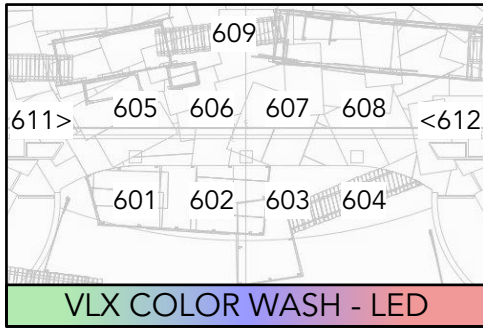

H/S > SR - LED

H/S < SL - LED

FRONT DIAG FILL < SL - R09

BALC X - LED

VLX COLOR WASH - LED

SCAFF/ALLEY X - LED

CURTAIN/PLASIC TEXTURE

PROFILE MOVERS - LED