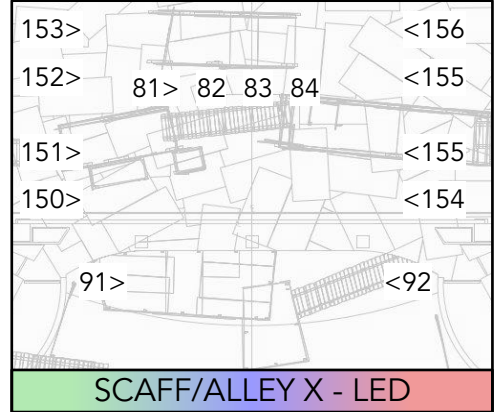

FRONT - L501+R132

DOWN - N/C

THE VISIT MAGIC SHEET

9.15.19

HAZE - 999
HOUSE - 1000

BACK DIAG > SR - N/C

BACK DIAG < SL - R10

FRONT DIAG TEXT > SR - L643

H/S > SR - LED

H/S < SL - LED

FRONT DIAG FILL < SL - R09

BALC X - LED

VLX COLOR WASH - LED

SCAFF/ALLEY X - LED

CURTAIN/PLASIC TEXTURE

PROFILE MOVERS - LED