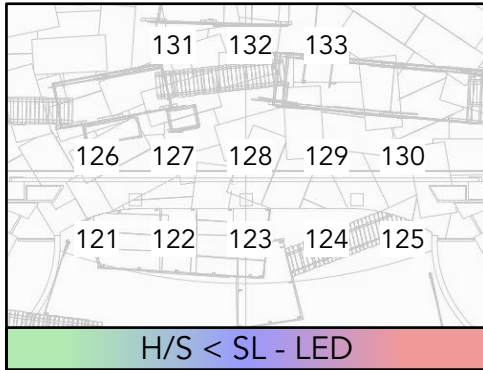

FRONT - L501+R132

DOWN - N/C

THE VISIT MAGIC SHEET

9.15.19

HAZE - 999
HOUSE - 1000

BACK DIAG > SR - N/C

BACK DIAG < SL - R10

FRONT DIAG TEXT > SR - L643

H/S > SR - LED

H/S < SL - LED

FRONT DIAG FILL < SL - R09

BALC X - LED

VLX COLOR WASH - LED

SCAFF/ALLEY X - LED

CURTAIN/PLASIC TEXTURE

PROFILE MOVERS - LED