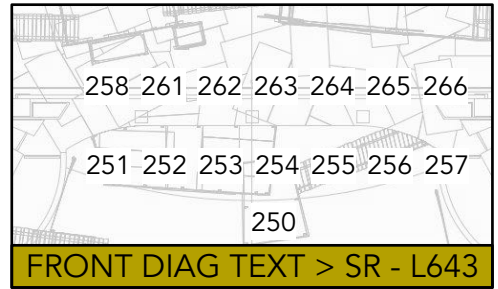

FRONT - L501+R132

DOWN - N/C

THE VISIT MAGIC SHEET

9.15.19

HAZE - 999
HOUSE - 1000

BACK DIAG > SR - N/C

BACK DIAG < SL - R10

FRONT DIAG TEXT > SR - L643

H/S > SR - LED

H/S < SL - LED

FRONT DIAG FILL < SL - R09

BALC X - LED

VLX COLOR WASH - LED

SCAFF/ALLEY X - LED

CURTAIN/PLASIC TEXTURE

PROFILE MOVERS - LED