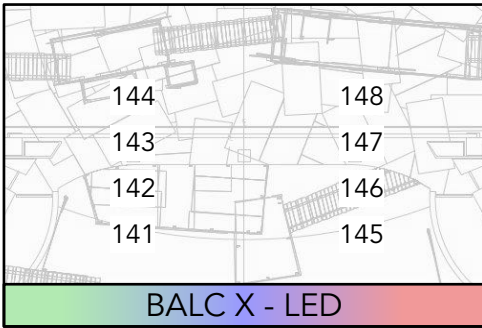

FRONT - L501+R132

DOWN - N/C

THE VISIT MAGIC SHEET

9.15.19

HAZE - 999
HOUSE - 1000

BACK DIAG > SR - N/C

BACK DIAG < SL - R10

FRONT DIAG TEXT > SR - L643

H/S > SR - LED

H/S < SL - LED

FRONT DIAG FILL < SL - R09

BALC X - LED

VLX COLOR WASH - LED

SCAFF/ALLEY X - LED

CURTAIN/PLASIC TEXTURE

PROFILE MOVERS - LED